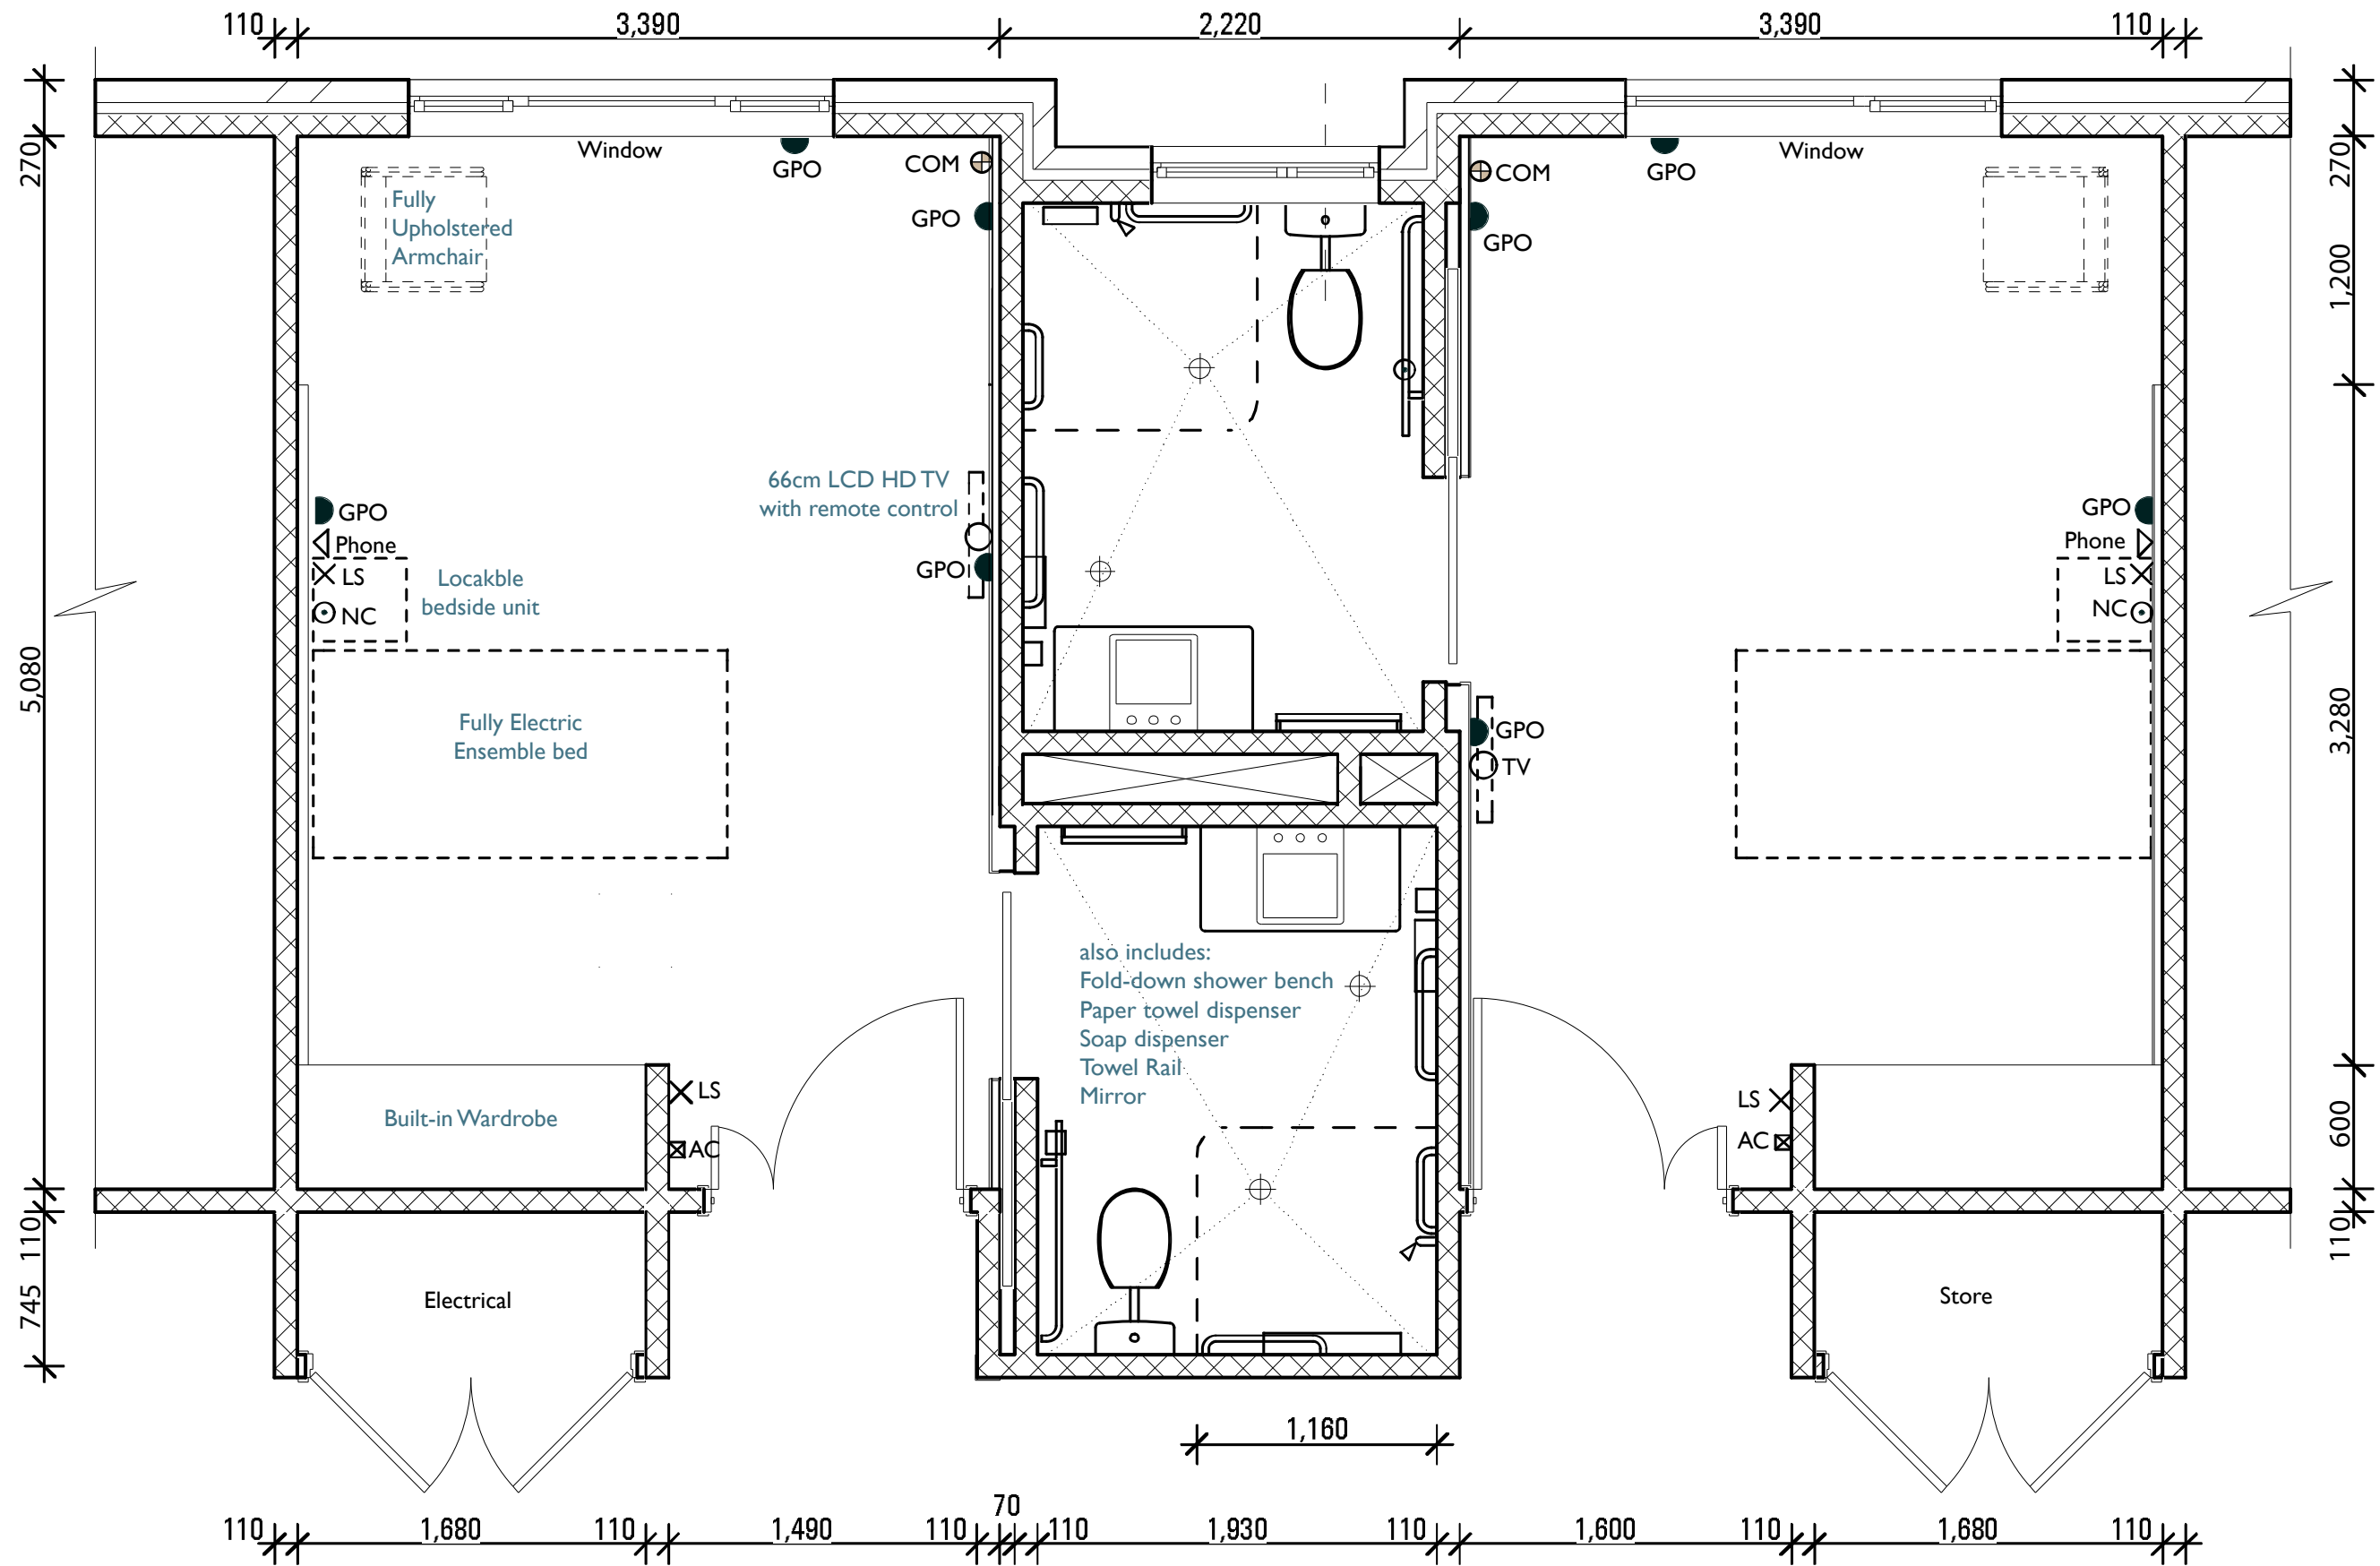

Sample room layout & size

Some rooms will vary in layout, and some may slightly vary in size.

- | | | | |
|-------|------------------------------------|------|--------------|
| ☒ AC | Air-Conditioner Thermostat/Control | ✕ LS | Light Switch |
| ⊕ COM | Comms./Data Outlet | ⊙ NC | Nurse Call |
| ● GPO | General Power Outlet | ○ TV | TV Outlet |

All measurements in millimetres (mm).