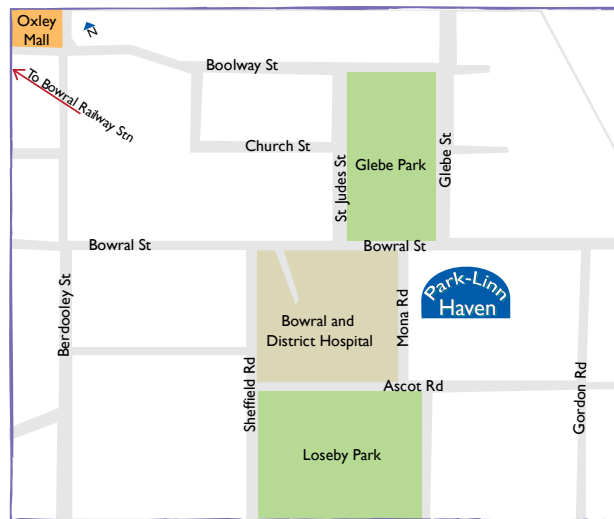

Park Linn Haven is a self-care Seniors Housing Village run by Presbyterian Aged Care located in a tranquil and relaxing garden setting in the Southern Highlands town of Bowral.

Park Linn Haven offers quiet, relaxed and secure country living at an affordable price, less than two hours from Sydney, in one of the most sought after locations in NSW.

www.presac.org.au

PRESBYTERIAN AGED CARE
NSW AND ACT

Units for Seniors

Park Linn Haven
Bowral

FACILITIES

- Beautifully positioned. Leafy surrounds provide the perfect setting for a pleasant, relaxing environment.
- Value privacy of your own unit or enjoy the companionship of like-minded residents.
- Well served by public transport at the door and within walking distance to shops, medical centres, Bowral hospital and other local facilities.
- Limited undercover resident parking and visitor parking available on site.
- Ground floor units open onto lovely grassed and tree-lined areas, whilst upstairs units enjoy balconies with pleasant outlooks.
- Spacious one and a half and 2 bedroom units available, some with a second bathroom.
- All units contain provision for internal laundry facilities and are fully carpeted with quality inclusions.
- A personal security system has also been installed for added peace of mind.

LOCATION

Park Linn Haven is located close to Bowral Hospital, opposite the historic Bradman Oval and Museum and close to the local Bowling Club. Local bus services operate past the door and the village is within walking distance of Bowral shopping centre, the Wingecarribee Shire Library and local churches. Park Linn Haven is ideally suited to retirement living.